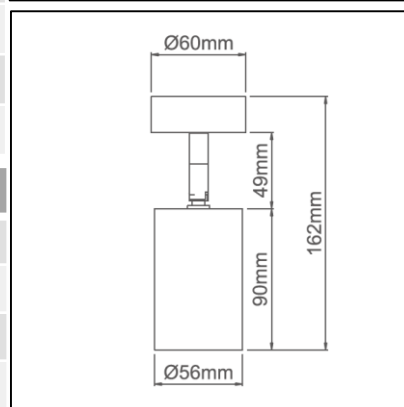

# Track Lighting (Light Source)

<b>MODEL NUMBER</b>	<b>F11517TA</b>
Voltage (V):	AC220-240V
Product Wattage (W):	7
Rotating Angle (°):	330
Tilting Angle (°):	90
IP rating:	IP20
Colour:	White / Black
Materials:	Polypropylene Compound
Protection Class:	Class II
Diameter (mm):	58
Height (mm):	183
<b>LIGHT SOURCE MODEL</b>	<b>LR211053</b>
Voltage (V):	AC220-240V
Frequency:	50-60 Hz
Colour Temperature (K):	2800, 4000
Product Wattage (W):	5.3
Power Factor (λ):	0.7
Luminous Flux in 90° cone (lm)	500
Beam Angle (°):	24, 35
IP rating:	IP20
Lumen Maintenance at the End of Lamp Life(%):	70
Switching Cycles (times)	>1000000
Rated Life(hrs):	25000
Operating Temperature:	-30°C to +45°C

# Track Lighting (Light Source)

MODEL NUMBER	MS-TL1114v1
Voltage (V):	AC220-240V
Product Wattage (W):	7
Rotating Angle (°):	330
Tilting Angle (°):	90
IP rating:	IP20
Colour:	White / Black
Materials:	Aluminium
Protection Class:	Class I
Diameter (mm):	56
Height (mm):	162

# Track Lighting (Light Source)

<b>MODEL NUMBER</b>	<b>MO-TA-001</b>
Voltage (V):	AC220-240V
Product Wattage (W):	11
Rotating Angle (°):	330
Tilting Angle (°):	90
IP rating:	IP20
Colour:	White / Black
Materials:	Aluminium
Protection Class:	Class I
Diameter (mm):	124
Height (mm):	260
<b>LIGHT SOURCE MODEL</b>	<b>LR212110</b>
Voltage (V):	AC220-240V
Frequency:	50-60 Hz
Colour Temperature (K):	2800, 4000
Product Wattage (W):	11
Power Factor (λ):	0.7
Luminous Flux in 90° cone (lm)	950
Beam Angle (°):	24, 45
IP rating:	IP20
Lumen Maintenance at the End of Lamp Life(%):	70
Switching Cycles (times)	>1000000
Rated Life(hrs):	25000
Operating Temperature:	-30°C to +45°C