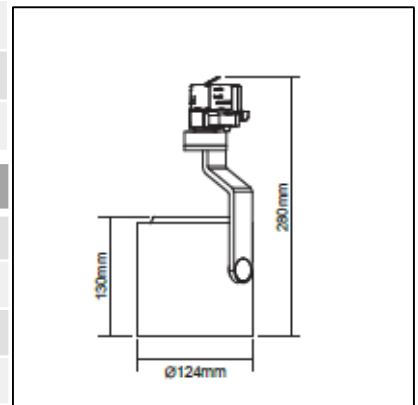

Track Lighting (Light Source)

MODEL NUMBER	MO-TA-001
Voltage (V):	AC220-240V
Product Wattage (W):	11
Rotating Angle (°):	330
Tilting Angle (°):	90
IP rating:	IP20
Colour:	White / Black
Materials:	Aluminium
Protection Class:	Class I
Diameter (mm):	124
Height (mm):	260
LIGHT SOURCE MODEL	LR212110
Voltage (V):	AC220-240V
Frequency:	50-60 Hz
Colour Temperature (K):	2800, 4000
Product Wattage (W):	11
Power Factor (λ):	0.7
Luminous Flux in 90° cone (lm)	950
Beam Angle (°):	24, 45
IP rating:	IP20
Lumen Maintenance at the End of Lamp Life(%):	70
Switching Cycles (times)	>1000000
Rated Life(hrs):	25000
Operating Temperature:	-30°C to +45°C