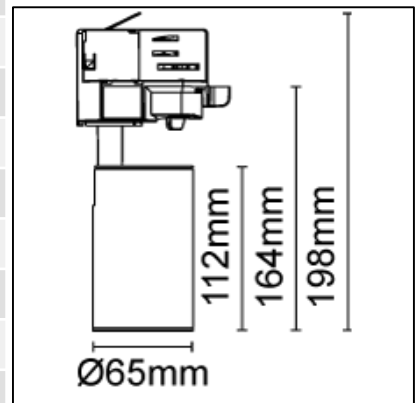

Track Lighting (Integrated)

MODEL NUMBER	FTA70800v0-db
Voltage (V):	AC220-240V
Frequency:	50-60 Hz
Product Wattage (W):	24
Beam Angle (°):	25, 45
Rotating Angle (°):	330
Tilting Angle (°):	90
Colour Temperature (K):	Warmwhite (2800K), Coolwhite (4000K)
Colour Render Index (Ra):	Ra80
IP rating:	IP20
Colour:	White / Black
Materials:	Aluminium
Protection Class:	Class II
Dimmable:	No
Operating Temperature:	-15°C to +40°C
Application:	Hotels, Museums, Restaurants, Shop Lighting, Showrooms
Luminous Flux (lm):	1600 [3000K]
Luminous Efficacy (lm/W):	67 [3000K]
Rated Life (hrs):	25000
Diameter (mm):	65
Height (mm):	198