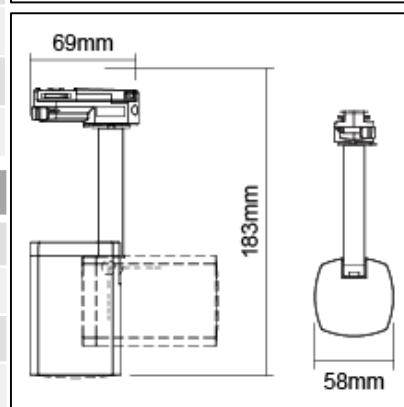

# Track Lighting (Light Source)

<b>MODEL NUMBER</b>	<b>F11517TA</b>
Voltage (V):	AC220-240V
Product Wattage (W):	7
Rotating Angle (°):	330
Tilting Angle (°):	90
IP rating:	IP20
Colour:	White / Black
Materials:	Polypropylene Compound
Protection Class:	Class II
Diameter (mm):	58
Height (mm):	183
<b>LIGHT SOURCE MODEL</b>	<b>LR211053</b>
Voltage (V):	AC220-240V
Frequency:	50-60 Hz
Colour Temperature (K):	2800, 4000
Product Wattage (W):	5.3
Power Factor (λ):	0.7
Luminous Flux in 90° cone (lm)	500
Beam Angle (°):	24, 35
IP rating:	IP20
Lumen Maintenance at the End of Lamp Life(%):	70
Switching Cycles (times)	>1000000
Rated Life(hrs):	25000
Operating Temperature:	-30°C to +45°C

# Track Lighting (Light Source)

MODEL NUMBER	MS-TL1114v1
Voltage (V):	AC220-240V
Product Wattage (W):	7
Rotating Angle (°):	330
Tilting Angle (°):	90
IP rating:	IP20
Colour:	White / Black
Materials:	Aluminium
Protection Class:	Class I
Diameter (mm):	56
Height (mm):	162