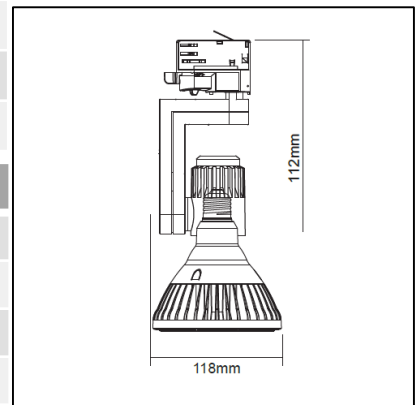

Track Lighting (Light Source)

MODEL NUMBER	JP-TA-002
Voltage (V):	AC220-240V
Product Wattage (W):	11
Rotating Angle (°):	330
Tilting Angle (°):	90
IP rating:	IP20
Colour:	White / Black
Materials:	Polypropylene Compound
Protection Class:	Class II
Diameter (mm):	128
Height (mm):	112
LIGHT SOURCE MODEL	LR3213d
Voltage (V):	AC220-240V
Frequency:	50-60 Hz
Colour Temperature (K):	2800, 4000
Product Wattage (W):	13
Power Factor (λ):	0.7
Luminous Flux in 90° cone (lm)	1100
Beam Angle (°):	35
IP rating:	IP44
Lumen Maintenance at the End of Lamp Life(%):	70
Switching Cycles (times)	>1000000
Rated Life(hrs):	25000
Operating Temperature:	-30°C to +45°C