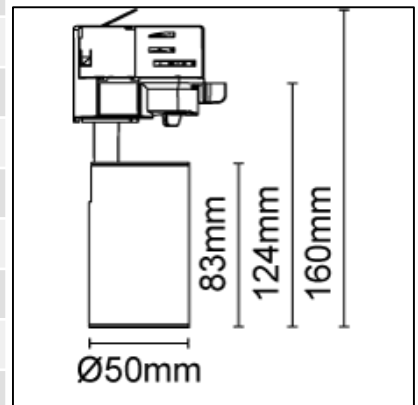

Track Lighting (Integrated)

MODEL NUMBER	FTA70000v0-db
Voltage (V):	AC220-240V
Frequency:	50-60 Hz
Product Wattage (W):	12
Beam Angle (°):	24, 36
Rotating Angle (°):	330
Tilting Angle (°):	90
Colour Temperature (K):	Warmwhite (2800K), Coolwhite (4000K)
Colour Render Index (Ra):	Ra80
IP rating:	IP20
Colour:	White / Black
Materials:	Aluminium
Protection Class:	Class II
Dimmable:	No
Operating Temperature:	-15°C to +40°C
Application:	Hotels, Museums, Restaurants, Shop Lighting, Showrooms
Luminous Flux (lm):	950 [2800K]
Luminous Efficacy (lm/W):	79 [2800K]
Rated Life (hrs):	25000
Diameter (mm):	50
Height (mm):	160