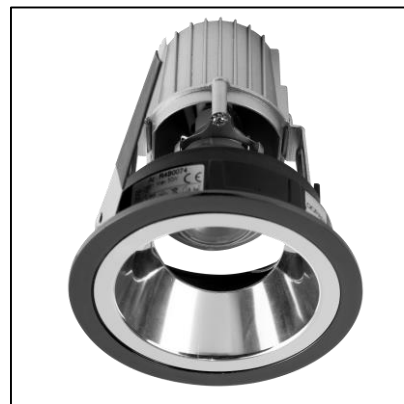

Recessed downlight (Light Source)

MODEL NUMBER	L030500RC
Voltage (V):	AC220-240V
Product Wattage (W):	7
Cut out(mm):	70
Tilting Angle (°):	30
IP rating:	IP20
Colour:	White / Black
Materials:	Aluminium
Protection Class:	Class II
Diameter (mm):	87
Height (mm):	40

Recessed downlight (Light Source)

MODEL NUMBER	VL-R-0075
Voltage (V):	AC220-240V
Product Wattage (W):	7
Tilting Angle (°):	30
IP rating:	IP20
Colour:	White / Black
Materials:	Aluminium
Protection Class:	Class III
Cut out(mm):	98
Diameter (mm):	115
Height (mm):	130

Recessed downlight (Light Source)

MODEL NUMBER	VL-R-0037
Voltage (V):	AC220-240V
Product Wattage (W):	7
Tilting Angle (°):	30
IP rating:	IP20
Colour:	White / Black
Materials:	Aluminium
Protection Class:	Class III
Cut out(mm):	70
Diameter (mm):	95
Height (mm):	108

Recessed downlight (Light Source)

MODEL NUMBER	VL-R-0181
Voltage (V):	AC220-240V
Product Wattage (W):	7
Tilting Angle (°):	30
IP rating:	IP20
Colour:	White / Black
Materials:	Aluminium
Protection Class:	Class III
Cut out(mm):	83
Diameter (mm):	90
Height (mm):	135