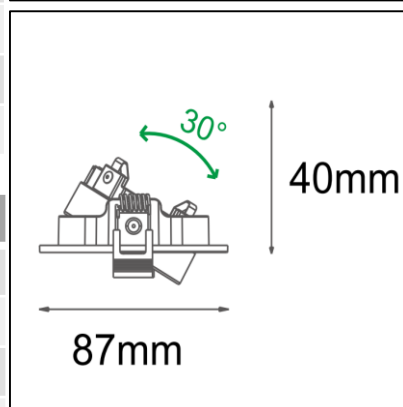

Recessed downlight (Light Source)

MODEL NUMBER	L030500RC
Voltage (V):	AC220-240V
Product Wattage (W):	7
Cut out(mm):	70
Tilting Angle (°):	30
IP rating:	IP20
Colour:	White / Black
Materials:	Aluminium
Protection Class:	Class II
Diameter (mm):	87
Height (mm):	40

Recessed downlight (Light Source)

MODEL NUMBER	VL-R-0075
Voltage (V):	AC220-240V
Product Wattage (W):	7
Tilting Angle (°):	30
IP rating:	IP20
Colour:	White / Black
Materials:	Aluminium
Protection Class:	Class III
Cut out(mm):	98
Diameter (mm):	115
Height (mm):	130

Recessed downlight (Light Source)

MODEL NUMBER	VL-R-0037
Voltage (V):	AC220-240V
Product Wattage (W):	7
Tilting Angle (°):	30
IP rating:	IP20
Colour:	White / Black
Materials:	Aluminium
Protection Class:	Class III
Cut out(mm):	70
Diameter (mm):	95
Height (mm):	108

Recessed downlight (Light Source)

MODEL NUMBER	VL-R-0277
Voltage (V):	AC220-240V
Product Wattage (W):	7
Tilting Angle (°):	30
IP rating:	IP20
Colour:	White / Black
Materials:	Aluminium
Protection Class:	Class III
Cut out(mm):	68
Diameter (mm):	74
Height (mm):	1